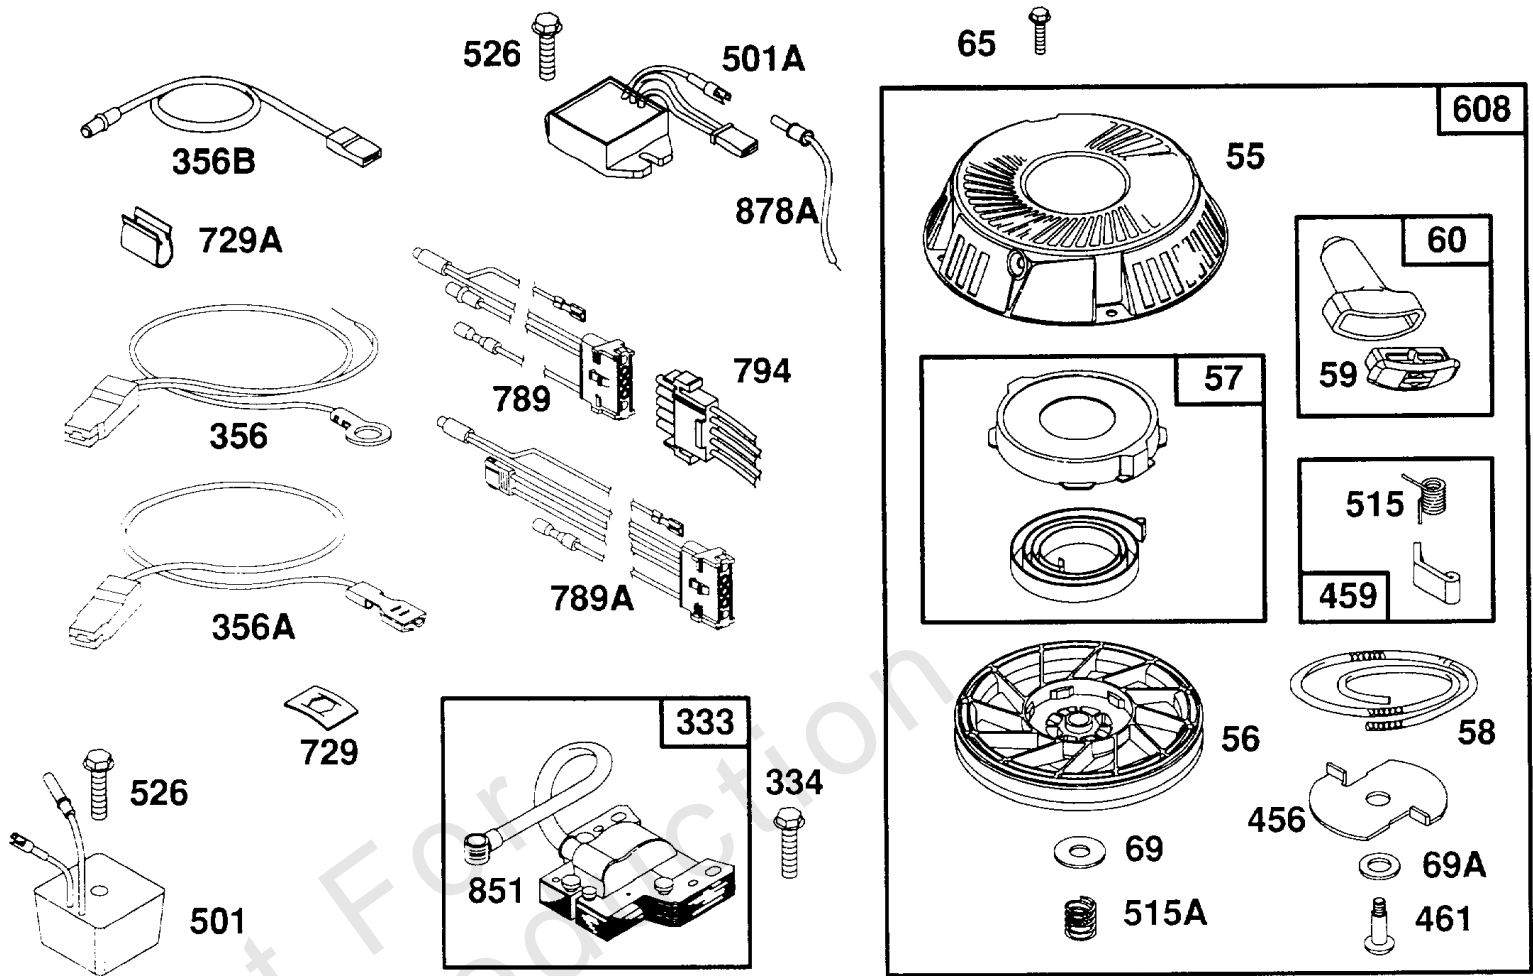

Not For
Reproduction

Not For Reproduction

Piston Group

REF NO	PART NO	QTY	DESCRIPTION
16	493921		Crankshaft -For Timing Gear Key-Order Part No. 94196
24	222698		Key, Flywheel
25	492110		Piston Assy. (Standard)
25	492933		Piston Assy. (.010" O.S.)
25	492934		Piston Assy. (.020" O.S.)
25	492935		Piston Assy. (.030" O.S.)
26	492111		Ring Set (Standard)
26	492936		Ring Set (.010" Oversize)
26	492937		Ring Set (.020" Oversize)
26	492938		Ring Set (.030" Oversize)
27	262457		Lock-Piston Pin
28	492112		Pin-Piston
29	492113		Rod-Connecting
29	493048		Rod-Conn. (.020" Undersize)
31	94465		Washer-Conn. Rod
32	94327		Screw-Connecting Rod
46	494925		Gear-Cam -Used After Code Date 91120800
46	495257		Gear-Cam -Used Before Code Date 91120900
215	262506		Spring-Release -Used Before Code Date 91120900
215	262848		Spring-Release -Used After Code Date 91120800
219	492195		Gear-Governor
615B	94697		Ring-Retaining (Compression Release) -Used After Code Date 91120800
615B	94399		Ring-Retaining -Used Before Code Date 91031800
615B	94653		Retainer-Cam Shaft -Used After Code Date 91031700 and Before Code Date 91120900
615	94400		Ring-Retaining
741	262370		Gear-Timing
757	493912		Link-Counterweight -Includes Link Pin & Retaining Ring.
758	492187		Counterweight Assy.
759	231608		Pin-Counterweight