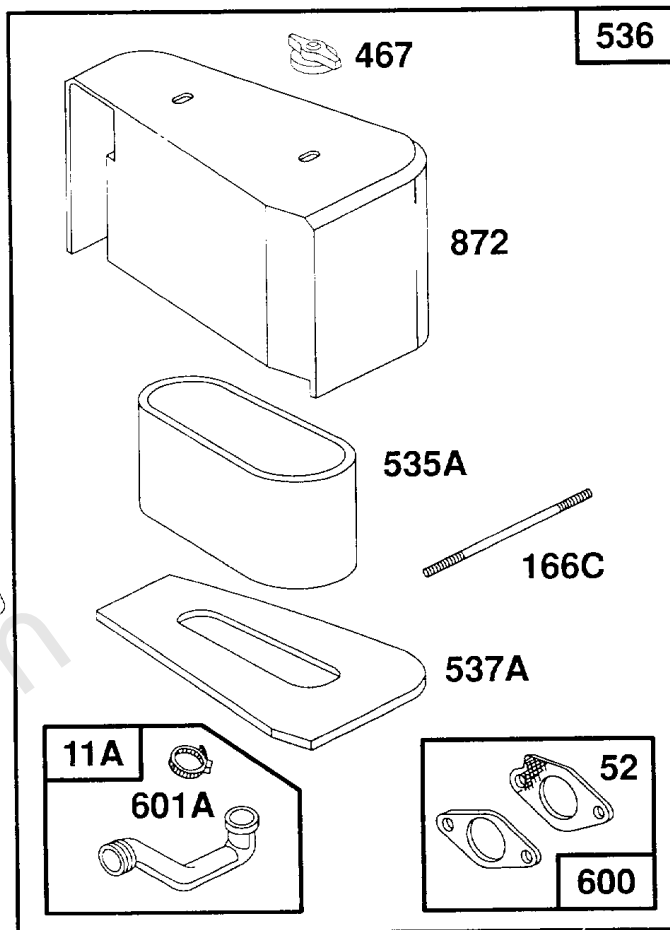

HEAVY DUTY AIR CLEANER
CONVERSION KIT

536