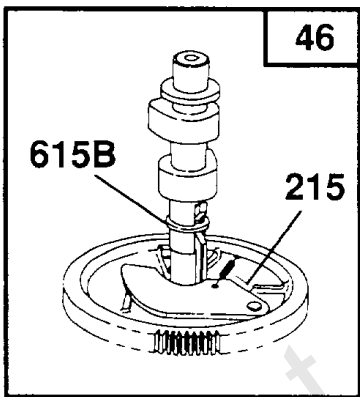

Mufflers, Deflectors

REF NO	PART NO	QTY	DESCRIPTION
300B	491796		Muffler-Exhaust
300A	491692		Muffler-Exhaust
300	493626		Muffler-Exhaust
305	810037		Screw-Tank Bracket
346A	810039		Screw-Muffler Bracket
346	810079		Screw-Hex. Hd.
436	213363		Elbow-Exhaust
613	810041		Screw-Sem
676B	492577		Deflector-Muffler
676C	492578		Deflector-Muffler
676D	397630		Deflector-Muff (Louvered Outlet)
676A	393761		Deflector-Muff (Side Outlet)
676	396903		Deflector-Muff (Direct Outlet)
677	93705		Screw, Tapping Hex (8-32 X 3/8)
832A	491980		Cover-Exhaust Elbow
832	224068		Guard-Exhaust Elbow
863	223946		Bracket-Muffler
883	272123		Gasket-Exhaust -Included in Valve Overhaul Kit-Part No. 495769. Included in Gasket Set-See Ref. No. 358
884	491655		Clamp-Muffler

Not For
Reproduction

Not For Reproduction