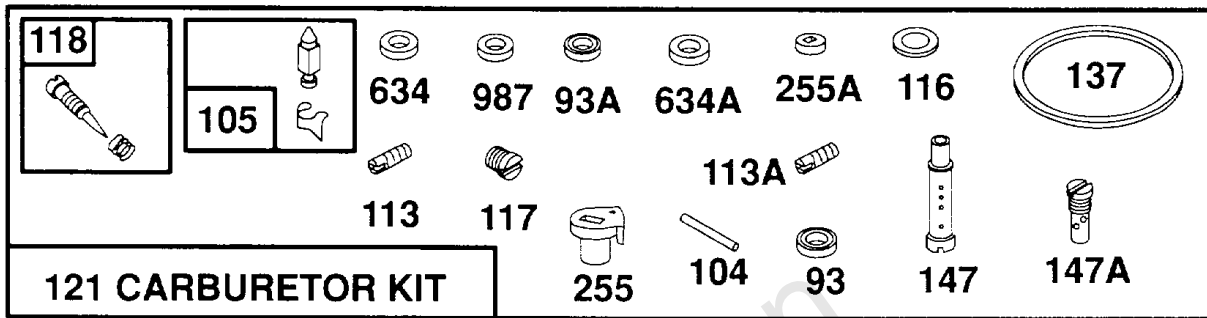

Gasket Sets

REF NO	PART NO	QTY	DESCRIPTION
3	491019		Seal-Oil -Included in Gasket Set-See Ref. No. 358
6A	492063		Washer-Cylinder Head -Included in Gasket Set-See Ref. No. 358
7	272126		Gasket-Cylinder Head -Included in Valve Overhaul Kit-Part No. 495769. Included in Gasket Set-See Ref. No. 358
9A	272120		Gasket-Valve Cover -Used Before Code Date 91120900
9	272553		Gasket-Breather -Used After Code Date 91120800
12	272124		Gasket-Crankcase (.015" Thick) -Included in Gasket Set-See Ref. No. 358
51A	272028		Gasket-Carburetor -Included in Valve Overhaul Kit-Part No. 495769. Included in Gasket Set-See Ref. No. 358
51	272121		Gasket-Intake -Included in Valve Overhaul Kit-Part No. 495769. Included in Gasket Set-See Ref. No. 358
52	272029		Gasket-Carburetor -Included in Gasket Set-See Ref. No. 358
93A	280931		Bushing-Throttle Shaft (Lower) -Included in Carburetor Kit-Part No. 492282
93	280926		Bushing-Throttle Shaft (Upper) -Included in Carburetor Kit-Part No. 492282
104	231652		Pin-Float Hinge -Included in Carburetor Kit-Part No. 492282
105	492188		Valve-Needle -Included in Carburetor Kit-Part No. 492282
113A	231696		Nozzle-Carburetor -Included in Carburetor Kit-Part No. 492282
113	231697		Nozzle-Carburetor -Included in Carburetor Kit-Part No. 492282
116A	280801		O-Ring (Oil Pump Cover) -Included in Gasket Set-See Ref. No. 358
116			No Nomenclature -Included in Carburetor Kit-Part No. 492282. Included in Carburetor Gasket Set-Part No. 492281
117			No Nomenclature -Included in Carburetor Kit-Part No. 492282
117	231669		Jet-Main (High Altitude)
118	492277		Valve-Idle Adjust -Included in Carburetor Kit-Part No. 492282
121	492282		Carburetor Kit
137			No Nomenclature -Included in Carburetor Kit-Part No. 492282. Included in Carburetor Gasket Set-Part No. 492281
147A	231659		Nozzle -Included in Carburetor Kit-Part No. 492282
147	231657		Nozzle -Used Before Code Date 89051800
147	231719		Nozzle -Used After Code Date 89051700
255A	280910		Retainer-Choke Shaft (Lower) -Included in Carburetor Kit-Part No. 492282

Footnotes:

Included in Carburetor Kit-Part No. 492282
Included in Gasket Set-See Ref. No. 358