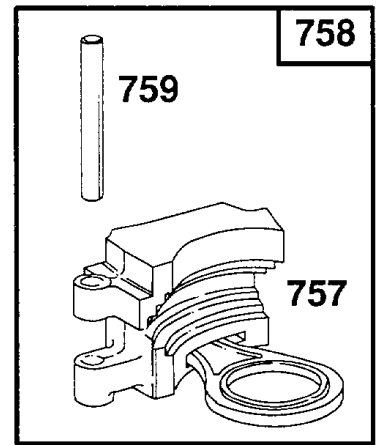

Mufflers, Deflectors

REF NO	PART NO	QTY	DESCRIPTION
300B	491796		Muffler-Exhaust
300A	491692		Muffler-Exhaust
300	493626		Muffler-Exhaust
305	810037		Screw-Tank Bracket
346A	810039		Screw-Muffler Bracket
346	810079		Screw-Hex. Hd.
436	213363		Elbow-Exhaust
613	810041		Screw-Sem
676B	492577		Deflector-Muffler
676C	492578		Deflector-Muffler
676D	397630		Deflector-Muff (Louvered Outlet)
676A	393761		Deflector-Muff (Side Outlet)
676	396903		Deflector-Muff (Direct Outlet)
677	93705		Screw, Tapping Hex (8-32 X 3/8)
832A	491980		Cover-Exhaust Elbow
832	224068		Guard-Exhaust Elbow
863	223946		Bracket-Muffler
883	272123		Gasket-Exhaust -Included in Valve Overhaul Kit-Part No. 495769. Included in Gasket Set-See Ref. No. 358
884	491655		Clamp-Muffler

Not For
Reproduction

Not For Reproduction