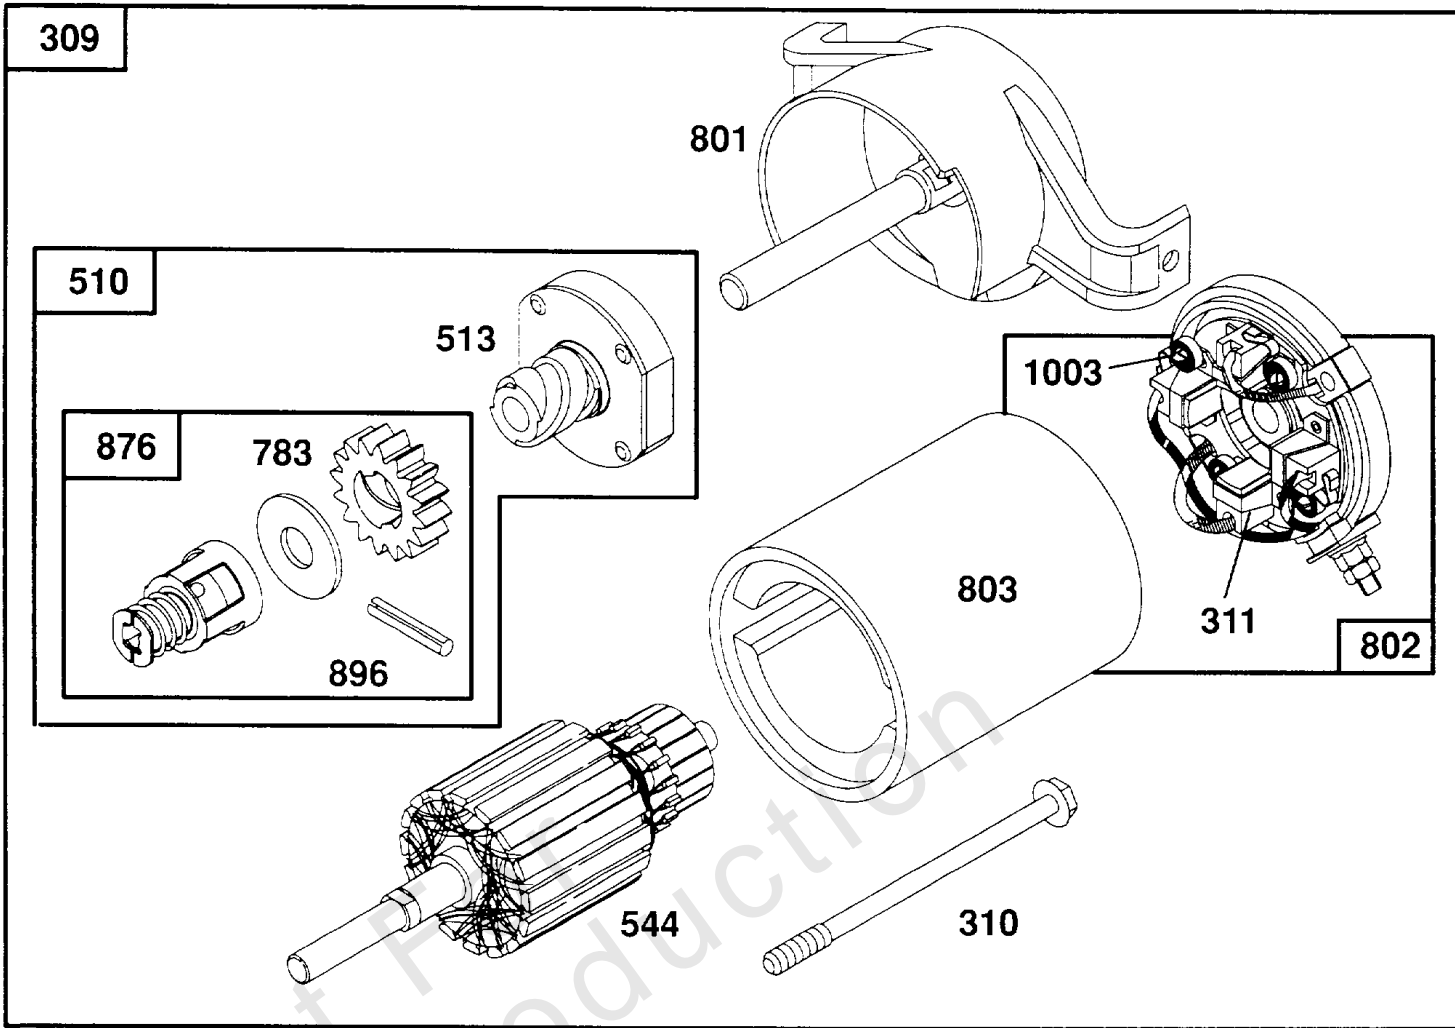

Electric Starter

REF NO	PART NO	QTY	DESCRIPTION
309	490753		Motor-Starting (12V) (4-9/16" Housing Length)
309	495104		Motor-Starting (12V) (4-3/8" Housing Length)
310	94004		Screw, Hex Flange H (For 4-3/8" Housing Length)
310	94169		Screw, Hex Flange H (For 4-1/2" Housing Length)
311	490311		Brush Set (For 4-9/16" Housing Length) -Brushes Are Not Sold Separately on Motors With Housing Length 4-3/8" Long.
510	491836		Drive-Starter
513	398879		Clutch-Drive
544	492359		Armature Assy.
728	810040		Screw-Starter Mount
729C	94668		Clamp-Wire
783	280875		Gear
801	490754		End Cap Assy.
802	490310		Head, Brush End Kit -(For 4-1/2" or 4-9/16" Housing Length)
802	494988		Cap-End (For 4-3/8" Housing Length)
803	398892		Housing-Starter (For 4-9/16" Housing Length)
803	494205		Housing-Starter -(For 4-3/8" or 4-9/16" Housing Length)
876	492360		Retainer And Pin Assy.
896	94192		Pin-Drive Retainer
1003	490316		Spring-Brush -(For 4-1/2" or 4-9/16" Housing Length)