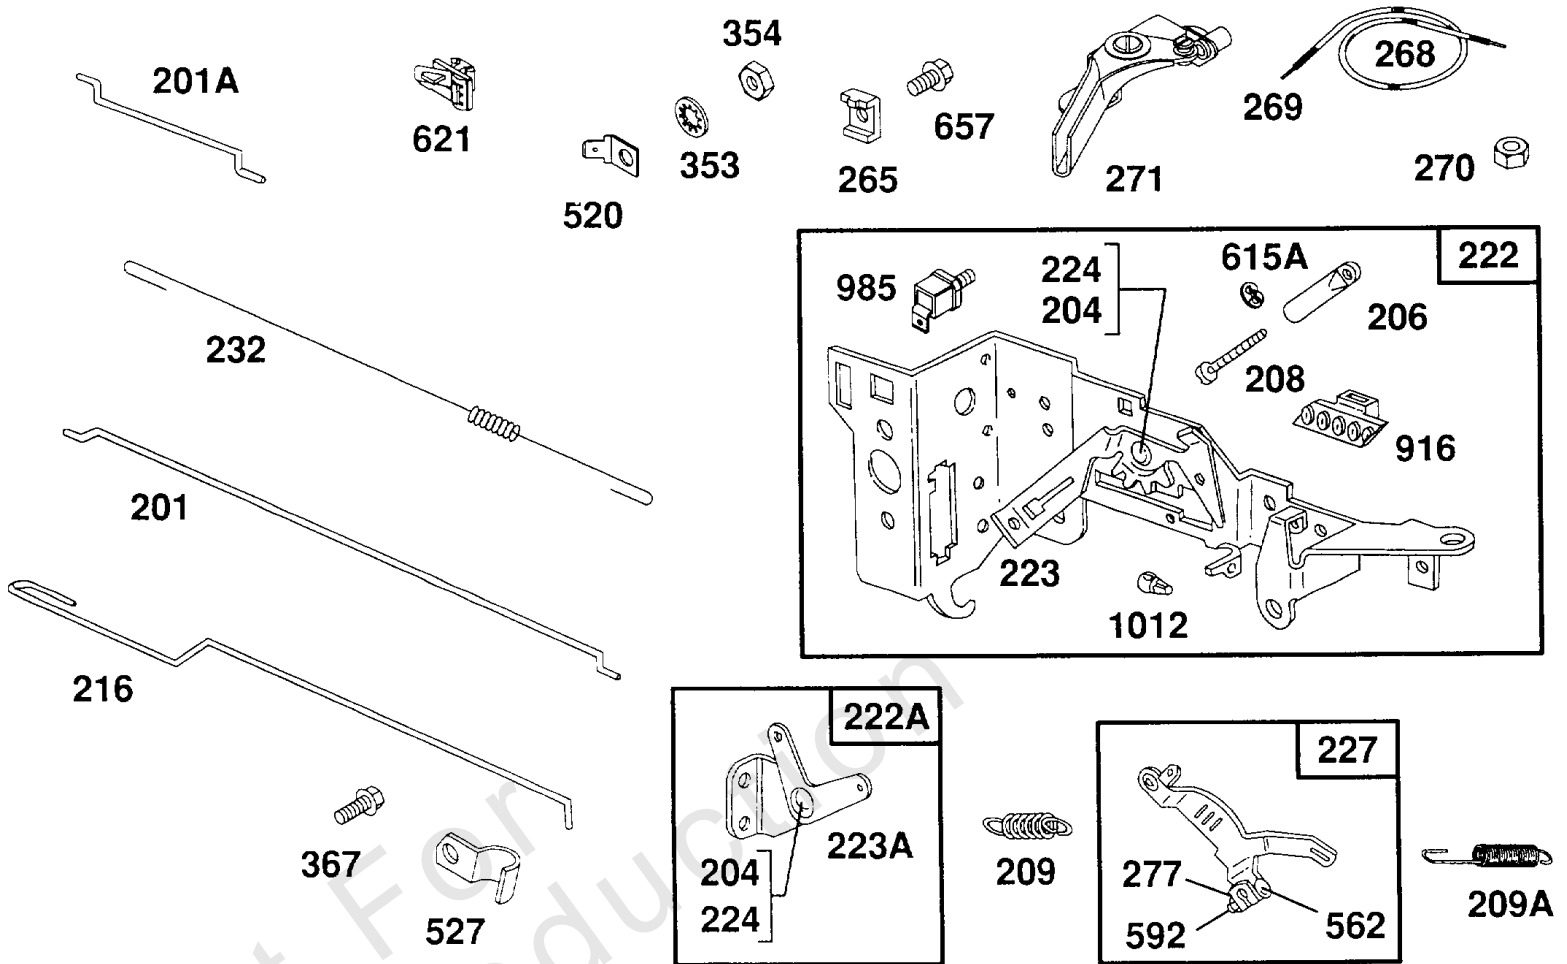

Not For
Reproduction

Control Bracket Assembly

REF NO	PART NO	QTY	DESCRIPTION
201A	262536		Link
201	262495		Link
204	222962		Bushing-Control Lev
206	280847		Adjuster-Control Rod
208	94393		Screw-Control Rod
209A	262504		Spring-Idler
209	262607		Spring-Gov.
216	262494		Link-Choke
222A	492002		Bracket-Control -Use(s): 262536 Link-Governor
222	491757		Bracket-Control
223A	492001		Lever-Gov. Control
223	223940		Lever-Gov. Control
224	93491		Rivet-Truss Head S
227	491057		Lever Assy.-Gov.
232	262500		Spring-Link
265	221535		Clamp, Casing (Stamped Steel)
268	65616		Casing, Wire (72", Cut To Required Length) -If Longer Casing is Required, Specify Length In Inches; If Shorter Casing is Needed Order and Cut To Required Length.
269	26633		Wire, Control (78" Cut To Required Length) -If Longer Wire is Required, Specify Length in Inches; If Shorter Wire is Needed Order and Cut to Required Length.
270	63426		Nut, Hex
271	290568		Lever-Control
277	810017		Washer-Gov. Lever
353	92791		Lockwasher, Interna
354	90576		Nut, Hex (8-32)
367	810036		Screw-Hex. Head
520	93722		Terminal, Spade
527	221428		Breather Tube Clamp
562	810072		Bolt-Gov. Lever
592	810011		Nut-Hex.
615A	94392		Ring-Retaining
621	396847		Switch, Stop Assy
657	94443		Screw-Casing Clamp
916	280321		Rack, Gear Control (Remote & Manual Choke)
985	398525		Terminal-Insulated
1012	280869		Retainer-Link

Footnotes:

Included in Carburetor Kit-Part No. 492282