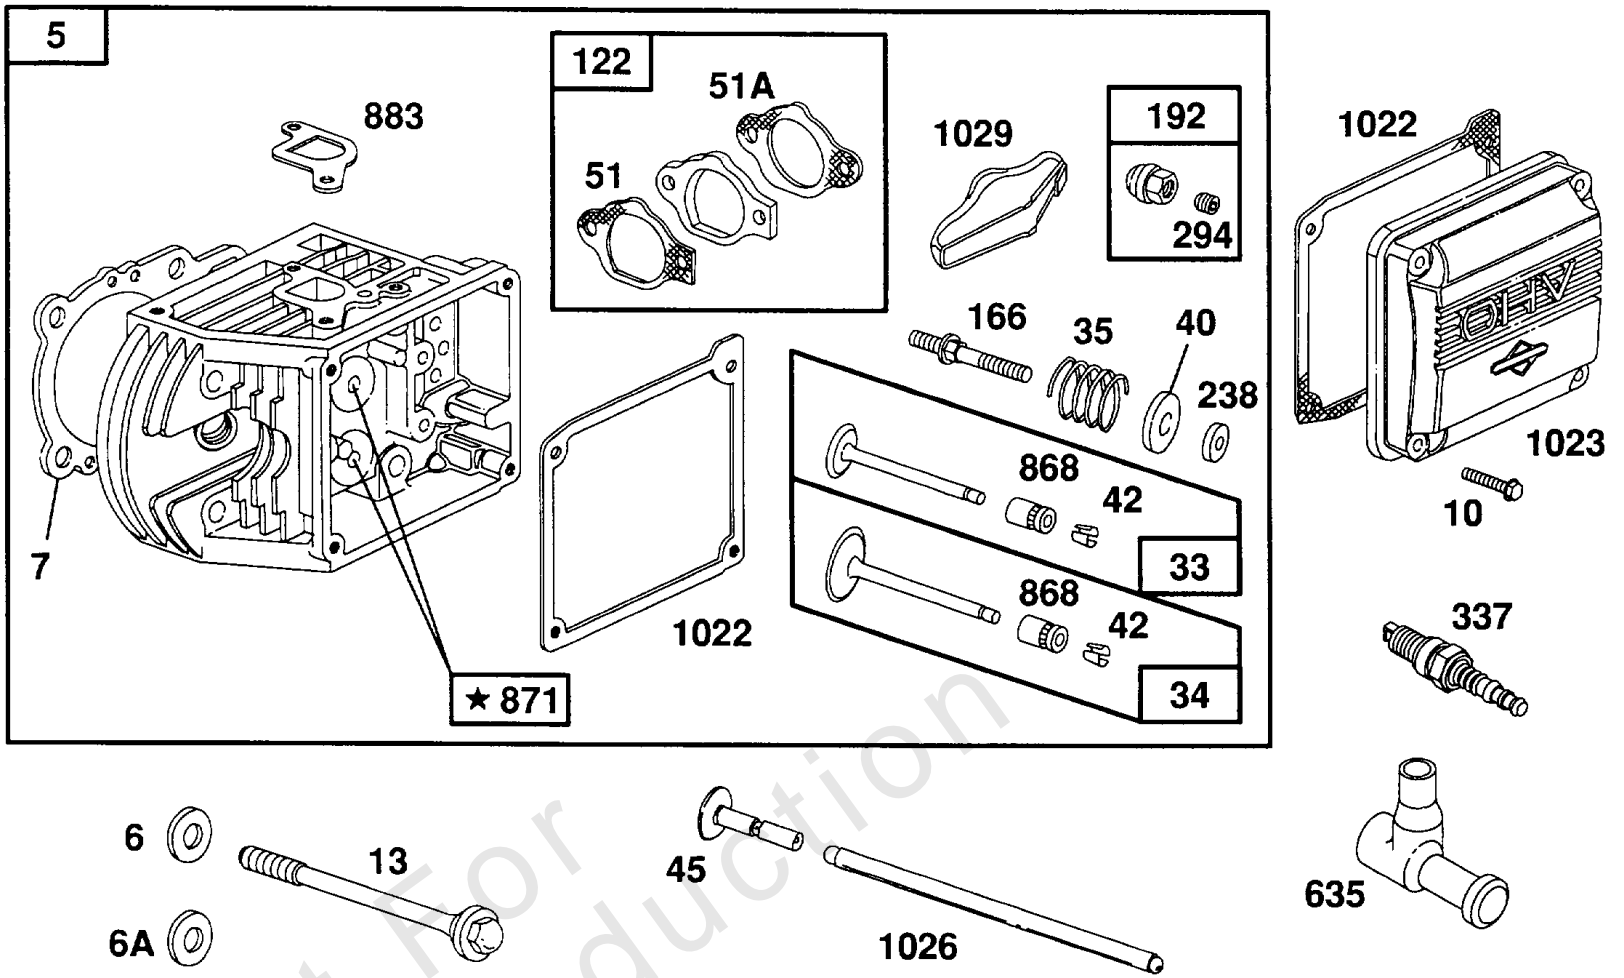

Cylinder Head Assembly

REF NO	PART NO	QTY	DESCRIPTION
5	492154		Head-Cylinder
6A	492063		Washer-Cylinder Head -Included in Gasket Set-See Ref. No. 358
6	94340		Washer-Cylinder Head
7	272126		Gasket-Cylinder Head -Included in Valve Overhaul Kit-Part No. 495769. Included in Gasket Set-See Ref. No. 358
10	810050		Screw-Valve Cover
13	94335		Screw-Cylinder Head
33	492117		Valve-Exhaust
34	492116		Valve-Intake
35	262501		Spring-Valve
40	262381		Retainer-Valve
42	492231		Retainer-Valve Rotocoil
45	262875		Tappet-Valve
51A	272028		Gasket-Carburetor -Included in Valve Overhaul Kit-Part No. 495769. Included in Gasket Set-See Ref. No. 358
51	272121		Gasket-Intake -Included in Valve Overhaul Kit-Part No. 495769. Included in Gasket Set-See Ref. No. 358
122	491784		Adapter-Carb. -Included in Valve Overhaul Kit-Part No. 495769
166	94342		Stud-Rocker Arm
192	491511		Nut-Rocker Arm
238	262499		Cap-Valve
294	810045		Screw-Socket
337	491055		Spark Plug,resistor (Req. 3)
635	280897		Elbow-Spark Plug
868	491020		Seal-Valve Stem -Included in Valve Overhaul Kit-Part No. 495769. Included in Gasket Set-See Ref. No. 358
871	262378		Bushing-Valve Guide (Exhaust Or Intake)
883	272123		Gasket-Exhaust -Included in Valve Overhaul Kit-Part No. 495769. Included in Gasket Set-See Ref. No. 358
1022	272010		Gasket-Rocker Cover -Included in Valve Overhaul Kit-Part No. 495769. Included in Gasket Set-See Ref. No. 358
1023	213303		Cover-Rocker
1026	491695		Pushrod-Exhaust
1026	492229		Pushrod-Intake
1029	223928		Arm-Rocker

Footnotes:

Included in Carburetor Kit-Part No. 492282
Included in Gasket Set-See Ref. No. 358