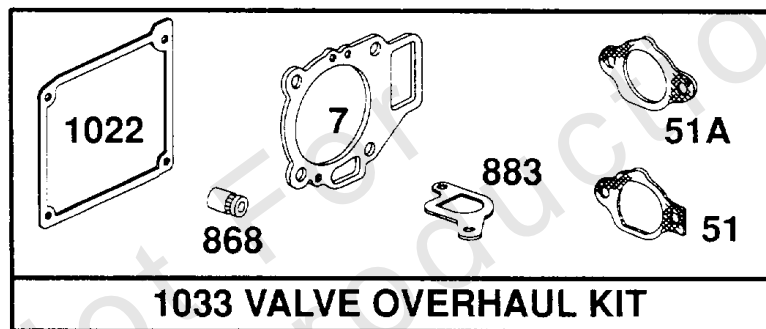

Gasket Sets

REF NO	PART NO	QTY	DESCRIPTION
3	491019		Seal-Oil -Included in Gasket Set-See Ref. No. 358
6A	492063		Washer-Cylinder Head -Included in Gasket Set-See Ref. No. 358
7	272126		Gasket-Cylinder Head -Included in Valve Overhaul Kit-Part No. 495769. Included in Gasket Set-See Ref. No. 358
9A	272120		Gasket-Valve Cover -Used Before Code Date 91120900
9	272553		Gasket-Breather -Used After Code Date 91120800
12	272124		Gasket-Crankcase (.015" Thick) -Included in Gasket Set-See Ref. No. 358
51A	272028		Gasket-Carburetor -Included in Valve Overhaul Kit-Part No. 495769. Included in Gasket Set-See Ref. No. 358
51	272121		Gasket-Intake -Included in Valve Overhaul Kit-Part No. 495769. Included in Gasket Set-See Ref. No. 358
52	272029		Gasket-Carburetor -Included in Gasket Set-See Ref. No. 358
93A	280931		Bushing-Throttle Shaft (Lower) -Included in Carburetor Kit-Part No. 492282
93	280926		Bushing-Throttle Shaft (Upper) -Included in Carburetor Kit-Part No. 492282
104	231652		Pin-Float Hinge -Included in Carburetor Kit-Part No. 492282
105	492188		Valve-Needle -Included in Carburetor Kit-Part No. 492282
113A	231696		Nozzle-Carburetor -Included in Carburetor Kit-Part No. 492282
113	231697		Nozzle-Carburetor -Included in Carburetor Kit-Part No. 492282
116A	280801		O-Ring (Oil Pump Cover) -Included in Gasket Set-See Ref. No. 358
116			No Nomenclature -Included in Carburetor Kit-Part No. 492282. Included in Carburetor Gasket Set-Part No. 492281
117			No Nomenclature -Included in Carburetor Kit-Part No. 492282
117	231669		Jet-Main (High Altitude)
118	492277		Valve-Idle Adjust -Included in Carburetor Kit-Part No. 492282
121	492282		Carburetor Kit
137			No Nomenclature -Included in Carburetor Kit-Part No. 492282. Included in Carburetor Gasket Set-Part No. 492281
147A	231659		Nozzle -Included in Carburetor Kit-Part No. 492282
147	231657		Nozzle -Used Before Code Date 89051800
147	231719		Nozzle -Used After Code Date 89051700
255A	280910		Retainer-Choke Shaft (Lower) -Included in Carburetor Kit-Part No. 492282

Footnotes:

Included in Carburetor Kit-Part No. 492282
Included in Gasket Set-See Ref. No. 358