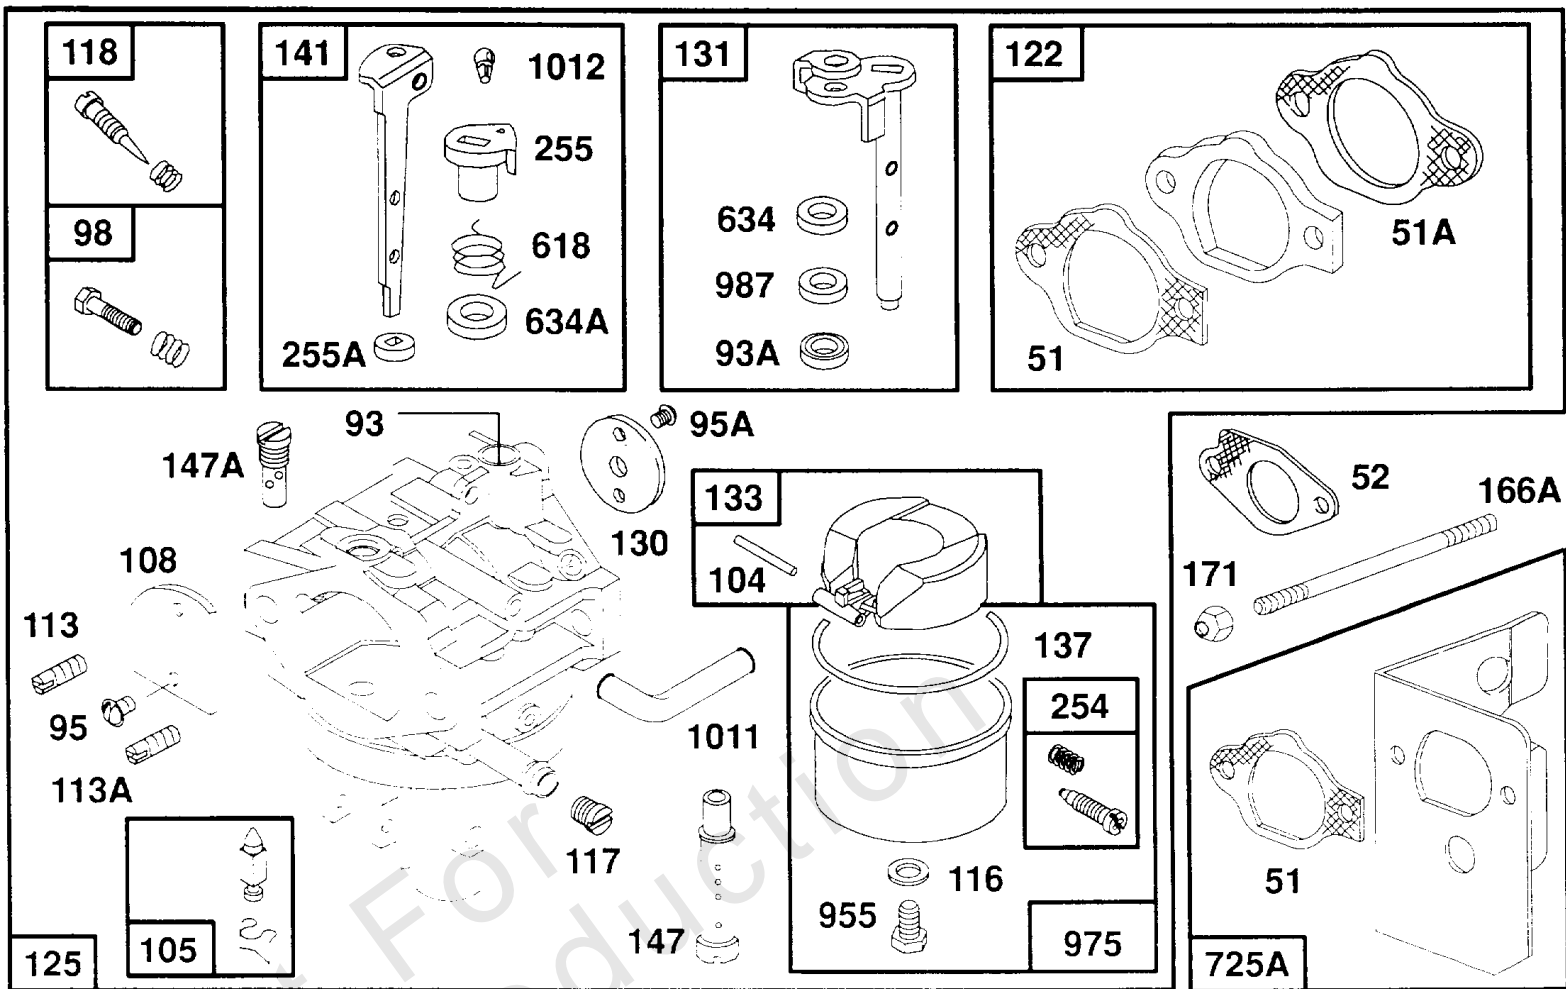

Not For Reproduction

Carburetor Assembly

REF NO	PART NO	QTY	DESCRIPTION
51A	272028		Gasket-Carburetor -Included in Valve Overhaul Kit-Part No. 495769. Included in Gasket Set-See Ref. No. 358
51	272121		Gasket-Intake -Included in Valve Overhaul Kit-Part No. 495769. Included in Gasket Set-See Ref. No. 358
52	272029		Gasket-Carburetor -Included in Gasket Set-See Ref. No. 358
93A	280931		Bushing-Throttle Shaft (Lower) -Included in Carburetor Kit-Part No. 492282
93	280926		Bushing-Throttle Shaft (Upper) -Included in Carburetor Kit-Part No. 492282
95A	94466		Screw-Throttle Valve
95	94457		Screw-Throttle & Choke Valve Mtg.
98	492276		Screw-Idle Speed
104	231652		Pin-Float Hinge -Included in Carburetor Kit-Part No. 492282
105	492188		Valve-Needle -Included in Carburetor Kit-Part No. 492282
108	224223		Valve-Choke
113A	231696		Nozzle-Carburetor -Included in Carburetor Kit-Part No. 492282
113	231697		Nozzle-Carburetor -Included in Carburetor Kit-Part No. 492282
116			No Nomenclature -Included in Carburetor Kit-Part No. 492282. Included in Carburetor Gasket Set-Part No. 492281
117			No Nomenclature -Included in Carburetor Kit-Part No. 492282
117	231669		Jet-Main (High Altitude)
118	492277		Valve-Idle Adjust -Included in Carburetor Kit-Part No. 492282
122	491784		Adapter-Carb. -Included in Valve Overhaul Kit-Part No. 495769
125	492256		Carburetor -Used After Code Date 92061400
130	224224		Valve-Throttle
131	492278		Shaft-Throttle
133	492283		Float-Carburetor
137			No Nomenclature -Included in Carburetor Kit-Part No. 492282. Included in Carburetor Gasket Set-Part No. 492281
141	492279		Shaft-Choke
147A	231659		Nozzle -Included in Carburetor Kit-Part No. 492282
147	231657		Nozzle -Used Before Code Date 89051800
147	231719		Nozzle -Used After Code Date 89051700
166A	94333		Stud-Carburetor (For Specials See Ref. 166C).
171	810056		Nut-Hex.
254	492274		Drain-Carburetor Bowl
255A	280910		Retainer-Choke Shaft (Lower) -Included in Carburetor Kit-Part No. 492282

Footnotes:

Included in Carburetor Kit-Part No. 492282