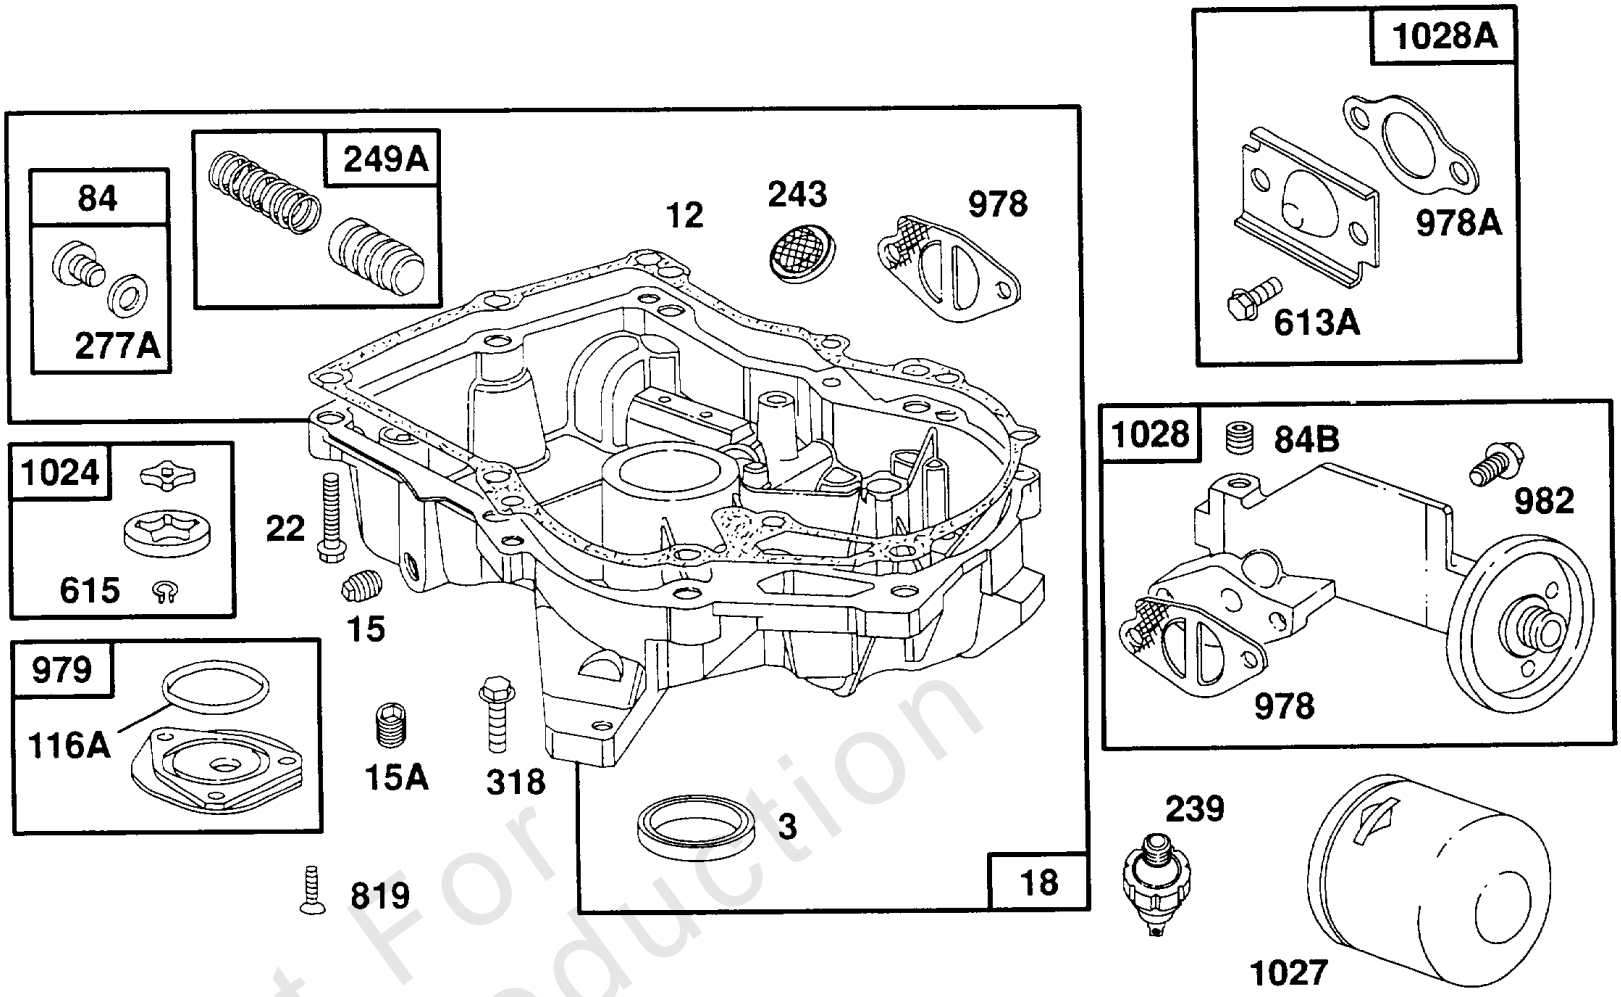

Rewind, Wires, Electrical

REF NO	PART NO	QTY	DESCRIPTION
55	492193		Housing-Rewind Starter
56	281235		Pulley-Starter -Used After Code Date 91120800
56	494956		Pulley-Starter -Used Before Code Date 91120900
57	492194		Spring-Rewind Starter
58	66894		Rope-Starter (99" Cut To Required Length)
59	490653		Insert-Starter Rope
60	490652		HANDLE, Starter Rope
65	810074		Screw-Hex. Hd.
69A	94462		Washer-Retainer
69	94464		Washer-Pulley
333	492341		Armature-Magneto
334	810035		Screw-Sem
356B	494705		Wire-Stop
356A	491927		Wire-Stop
356	398808		Wire-Stop (30" Cut To Required Length)
456	224228		Retainer-Spring
459	492431		Spring-Pawl
461	94463		Screw-Shoulder
501A	394890		Regulator -(10, 13, or 16 Amp, Depending on Size of Flywheel Magnets)
501	491546		Regulator Assy (9 Amp.)
515A	262564		Spring-Torsion
515	262565		Spring-Dog
526	810084		Screw-Regulator
608	494573		Starter-Rewind -Used Before Code Date 91120900
608	494926		Starter-Rewind (Eaton) -Used After Code Date 91120800
729A	262616		Clip-Wire
729	262617		Clip-Wire
789A	492049		Harness-Wiring
789	491780		Harness-Wiring
794	491884		Harness-Wiring
851	221798		Terminal-Spark Plug
878A	393422		Socket/Wire Assy (Dc Only)

Not For
Reproduction