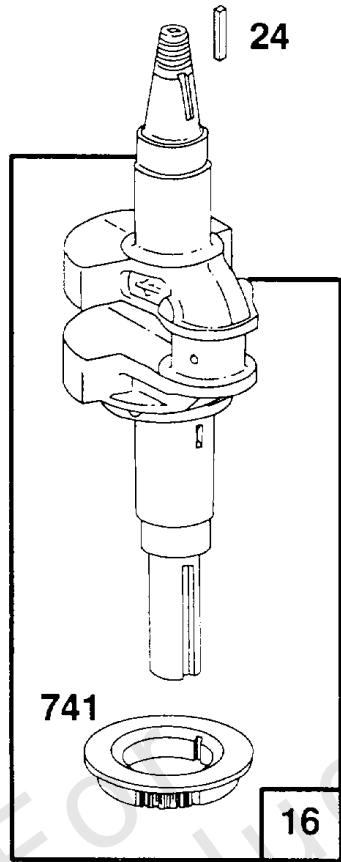

Mufflers, Deflectors

REF NO	PART NO	QTY	DESCRIPTION
300B	491796		Muffler-Exhaust
300A	491692		Muffler-Exhaust
300	493626		Muffler-Exhaust
305	810037		Screw-Tank Bracket
346A	810039		Screw-Muffler Bracket
346	810079		Screw-Hex. Hd.
436	213363		Elbow-Exhaust
613	810041		Screw-Sem
676B	492577		Deflector-Muffler
676C	492578		Deflector-Muffler
676D	397630		Deflector-Muff (Louvered Outlet)
676A	393761		Deflector-Muff (Side Outlet)
676	396903		Deflector-Muff (Direct Outlet)
677	93705		Screw, Tapping Hex (8-32 X 3/8)
832A	491980		Cover-Exhaust Elbow
832	224068		Guard-Exhaust Elbow
863	223946		Bracket-Muffler
883	272123		Gasket-Exhaust -Included in Valve Overhaul Kit-Part No. 495769. Included in Gasket Set-See Ref. No. 358
884	491655		Clamp-Muffler

Not For
Reproduction

Not For Reproduction