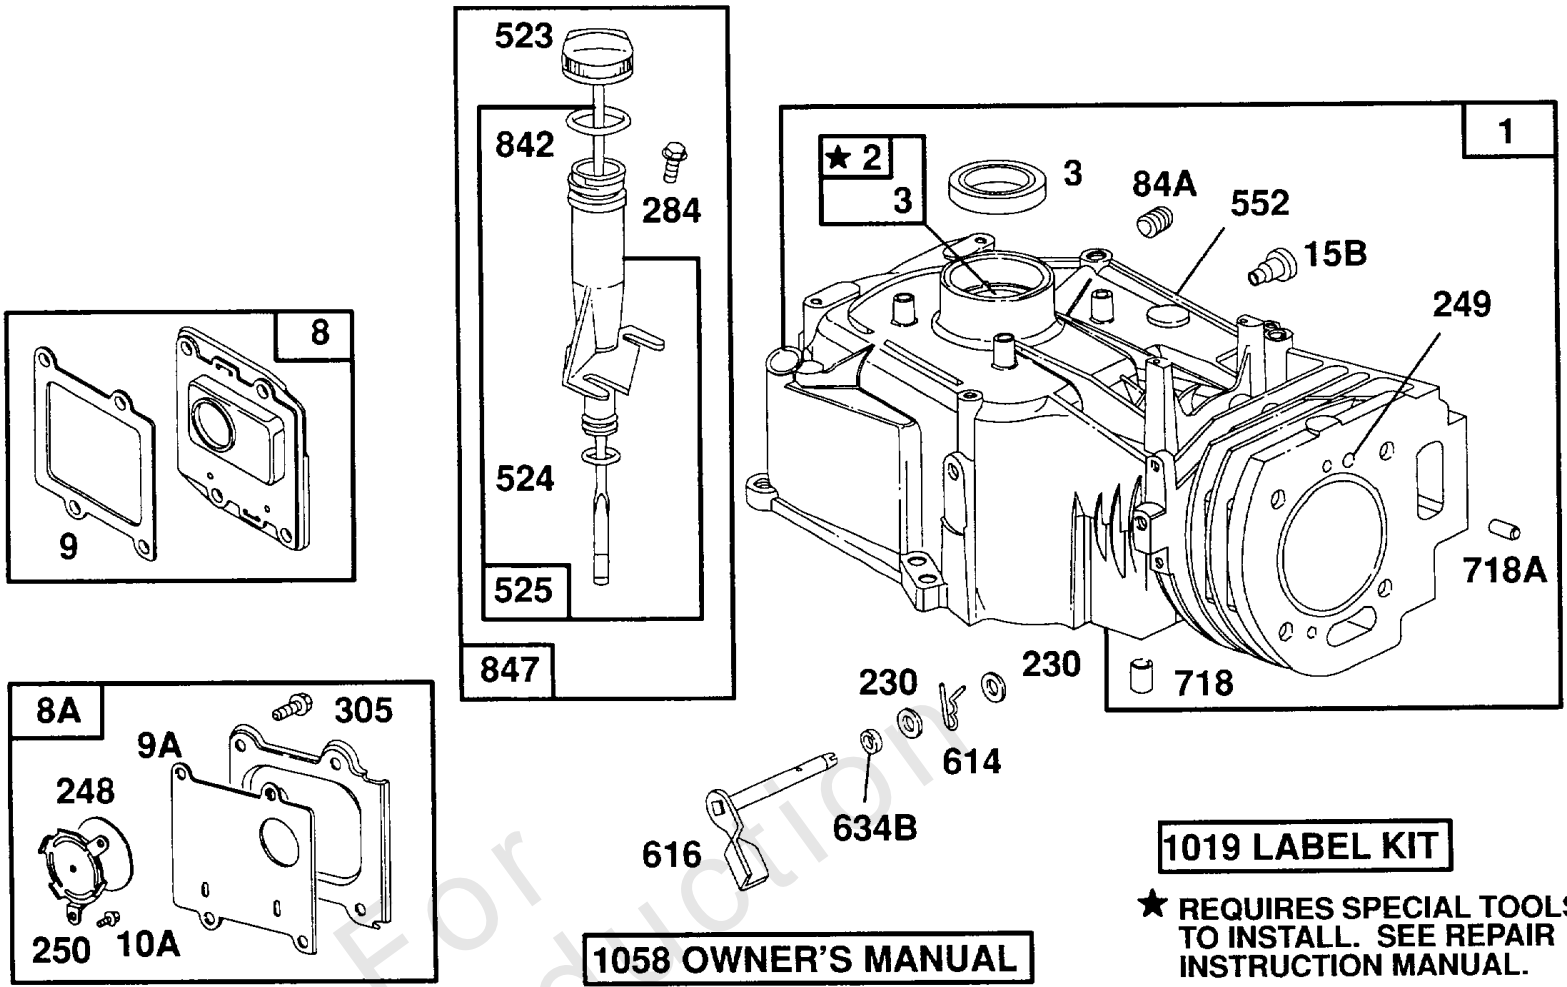

Not For
Reproduction

Cylinder, Oil Fill, Breathers

REF NO	PART NO	QTY	DESCRIPTION
1	492034		Cylinder Assy. -Used Before Code Date 91120900
1	495259		Cylinder Assembly -Used After Code Date 91120800
2	492036		Bushing
3	491019		Seal-Oil -Included in Gasket Set-See Ref. No. 358
8A	492180		Breather Assy. -Used Before Code Date 91120900
8	495247		Breather Assy. -Used After Code Date 91120800
9A	272120		Gasket-Valve Cover -Used Before Code Date 91120900
9	272553		Gasket-Breather -Used After Code Date 91120800
10A	810057		Screw-Breather Retainer -Used Before Code Date 91120900
15B	260022		Plug-Oil Drain
84A	94379		Oil Drain Plug (1/8-27 Nptf)
230	94423		Washer-Gov. Crank
248	66504		Disc-Valve -Used Before Code Date 91120900
249	491388		Valve-Pressure Relief
250	223966		Retainer-Breather -Used Before Code Date 91120900
284	94505		Screw-Hex. Hd.
305	810037		Screw-Tank Bracket
523	491794		Cap-Oil Fill
524	280860		Seal-Oil -Included in Gasket Set-See Ref. No. 358
525	492398		Tube-Oil Fill
552	231592		Bushing-Gov. Crank
614	94424		Pin-Cotter
616	491874		Crank-Governor
634B	491880		Seal-Governor Shaft -Included in Gasket Set-See Ref. No. 358
718A	230192		Pin-Locating
718	231589		Pin-Cylinder
842	270920		Seal, Oil Fill Tube -Included in Gasket Set-See Ref. No. 358
847	493232		Tube Assy.-Oil Fill
1019	495134		Label Kit
1058	272155		Owner's Manual

Footnotes:

Included in Gasket Set-See Ref. No. 358