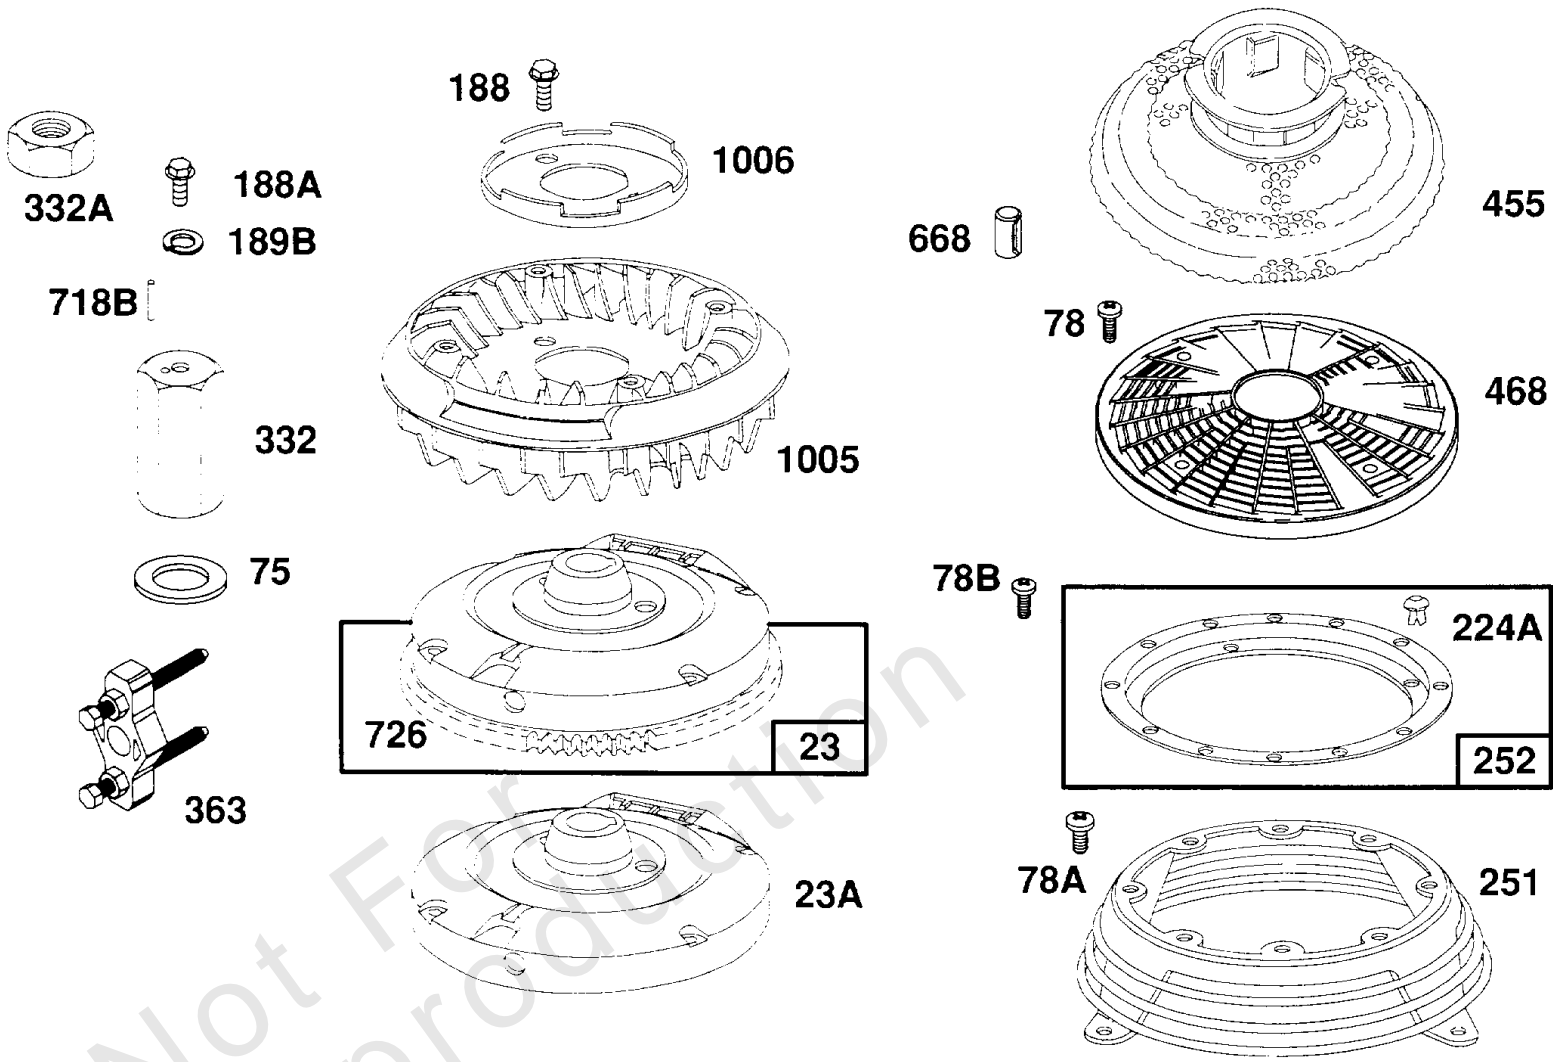

Not For Reproduction

Flywheels, Guards

REF NO	PART NO	QTY	DESCRIPTION
23A	495166		Flywheel
23	495165		Flywheel
75	224079		Washer-Spring
78A	94485		Screw-Rewind Adapter
78B	94435		Screw-Support Ring
78	94417		Screw, Sem Pan Head
188A	94477		Screw-Sem
188	93659		Screw-Tank
189B	810092		Lockwasher-Hub
224A	280989		Rivet-Support Ring
251	491938		Adapter-Rewind Starter
252	492976		Adapter-Rotating Screen
332A	810055		Nut-Flywheel
332	231617		Nut-Flywheel
363	19203		PULLER, Flywheel
455	492303		Cup-Flywheel
468	491793		Screen-Rotating
668	94401		Spacer-Pulley
718B	280934		Pin-Rewind
726	492230		Gear-Ring (Includes Mtg. Parts)
1005	491792		Fan-Flywheel
1006	223726		Retainer-Fan

Not For
Reproduction

Footnotes:

Included in Carburetor Kit-Part No. 492282