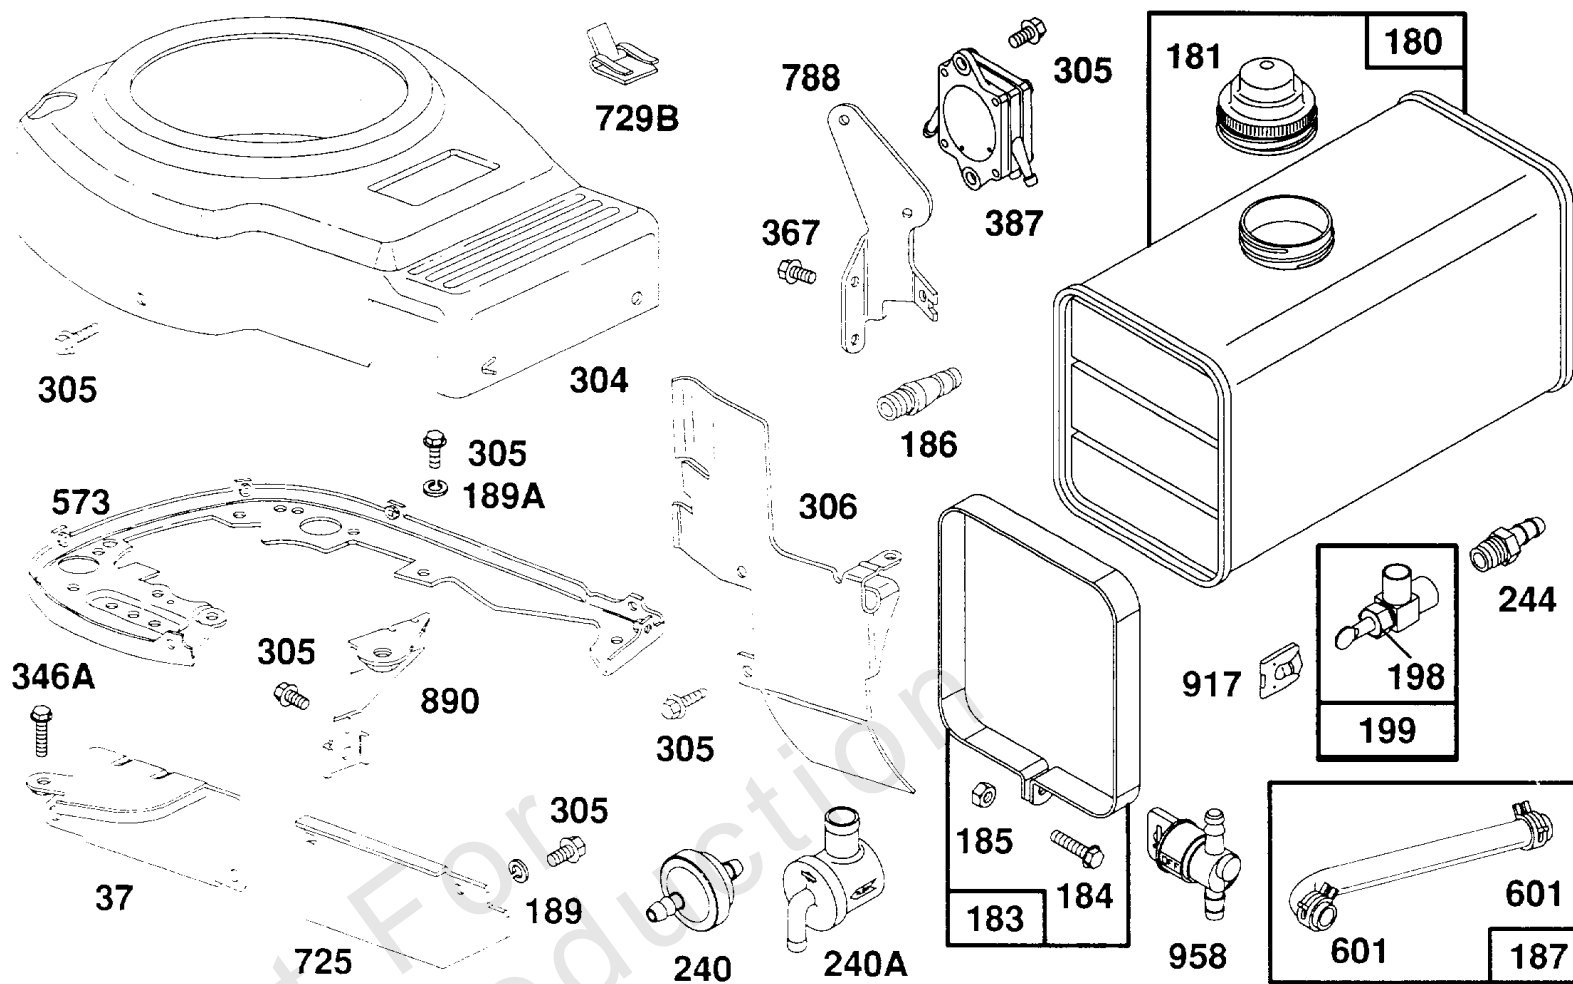

Not For Reproduction

Fuel Tank,Blower Hsg,Guards

REF NO	PART NO	QTY	DESCRIPTION
37	492000		Guard-Flywheel
180	292415		Tank-Fuel (8 Quart)
181	392305		Cap, Tank (Metal) A
183	291490		Strap, Tank Assy (6 Quart)
184	91257		Screw, Machine Fill (1/4-20 X 1-1/2")
185	90970		Nut, Square (1/4-20)
186	230318		Connector, Fuel
187	296004		Line-Fuel (23" Cut To Length)
187	393815		Hose-Vacuum (11" Cut To Required Length)
189A	810091		Lockwasher-Backplate
189	810093		Lockwasher
198	293934		Valve, Shutoff Assy
199	297563		Outlet, Tank Assy
240A	494581		Filter-Fuel
240	394358		Filter, Fuel (Used With Fuel Pump)
244	230318		Connector, Fuel
304	224238		Housing-Blower (Red) (Electric Start Only)
304	224239		Housing-Blower (Black) (Electric Start Only)
304	491924		Housing-Blower (Red) (Rewind Start)
304	492244		Housing-Blower (Black) (Rewind Start-Except As Noted Below)
305	810037		Screw-Tank Bracket
306	223944		Shield-Cylinder
346A	810039		Screw-Muffler Bracket
367	810036		Screw-Hex. Head
387	491922		Pump-Impulse
573	491926		Plate-Back
601	93053		Clamp, Hose (Green)
601	93807		Clamp, Hose (Black)
725	223943		Shield-Heat
729B	224356		Clip-Debris
788	224148		Bracket-Fuel Pump
890	492017		Bracket-Support
917	223271		Valve Handle-Fuel Shut-Off
958	494768		Vlv-Shut Off Plas (Upper)

Footnotes:

Included in Carburetor Kit-Part No. 492282