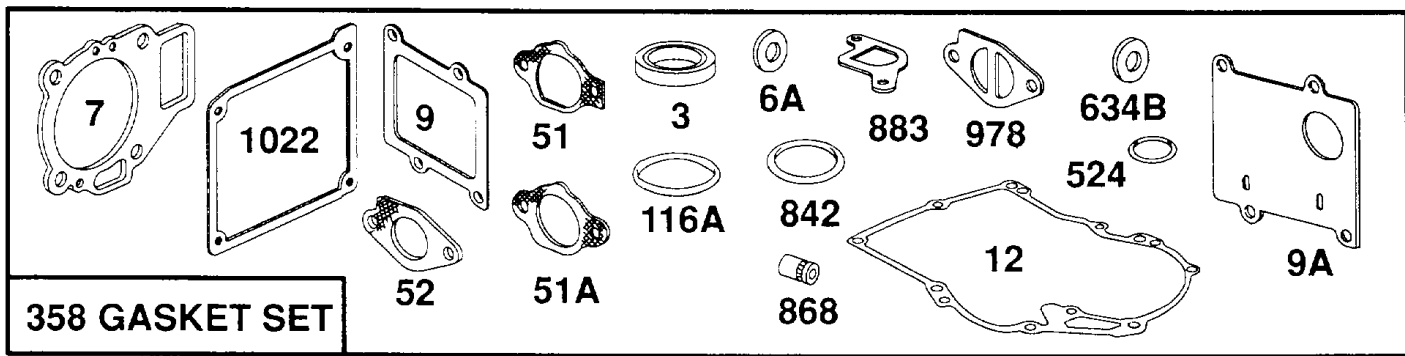

Gasket Sets

REF NO	PART NO	QTY	DESCRIPTION
3	491019		Seal-Oil -Included in Gasket Set-See Ref. No. 358
6A	492063		Washer-Cylinder Head -Included in Gasket Set-See Ref. No. 358
7	272126		Gasket-Cylinder Head -Included in Valve Overhaul Kit-Part No. 495769. Included in Gasket Set-See Ref. No. 358
9A	272120		Gasket-Valve Cover -Used Before Code Date 91120900
9	272553		Gasket-Breather -Used After Code Date 91120800
12	272124		Gasket-Crankcase (.015" Thick) -Included in Gasket Set-See Ref. No. 358
51A	272028		Gasket-Carburetor -Included in Valve Overhaul Kit-Part No. 495769. Included in Gasket Set-See Ref. No. 358
51	272121		Gasket-Intake -Included in Valve Overhaul Kit-Part No. 495769. Included in Gasket Set-See Ref. No. 358
52	272029		Gasket-Carburetor -Included in Gasket Set-See Ref. No. 358
93A	280931		Bushing-Throttle Shaft (Lower) -Included in Carburetor Kit-Part No. 492282
93	280926		Bushing-Throttle Shaft (Upper) -Included in Carburetor Kit-Part No. 492282
104	231652		Pin-Float Hinge -Included in Carburetor Kit-Part No. 492282
105	492188		Valve-Needle -Included in Carburetor Kit-Part No. 492282
113A	231696		Nozzle-Carburetor -Included in Carburetor Kit-Part No. 492282
113	231697		Nozzle-Carburetor -Included in Carburetor Kit-Part No. 492282
116A	280801		O-Ring (Oil Pump Cover) -Included in Gasket Set-See Ref. No. 358
116			No Nomenclature -Included in Carburetor Kit-Part No. 492282. Included in Carburetor Gasket Set-Part No. 492281
117			No Nomenclature -Included in Carburetor Kit-Part No. 492282
117	231669		Jet-Main (High Altitude)
118	492277		Valve-Idle Adjust -Included in Carburetor Kit-Part No. 492282
121	492282		Carburetor Kit
137			No Nomenclature -Included in Carburetor Kit-Part No. 492282. Included in Carburetor Gasket Set-Part No. 492281
147A	231659		Nozzle -Included in Carburetor Kit-Part No. 492282
147	231657		Nozzle -Used Before Code Date 89051800
147	231719		Nozzle -Used After Code Date 89051700
255A	280910		Retainer-Choke Shaft (Lower) -Included in Carburetor Kit-Part No. 492282

Footnotes:

Included in Carburetor Kit-Part No. 492282
Included in Gasket Set-See Ref. No. 358