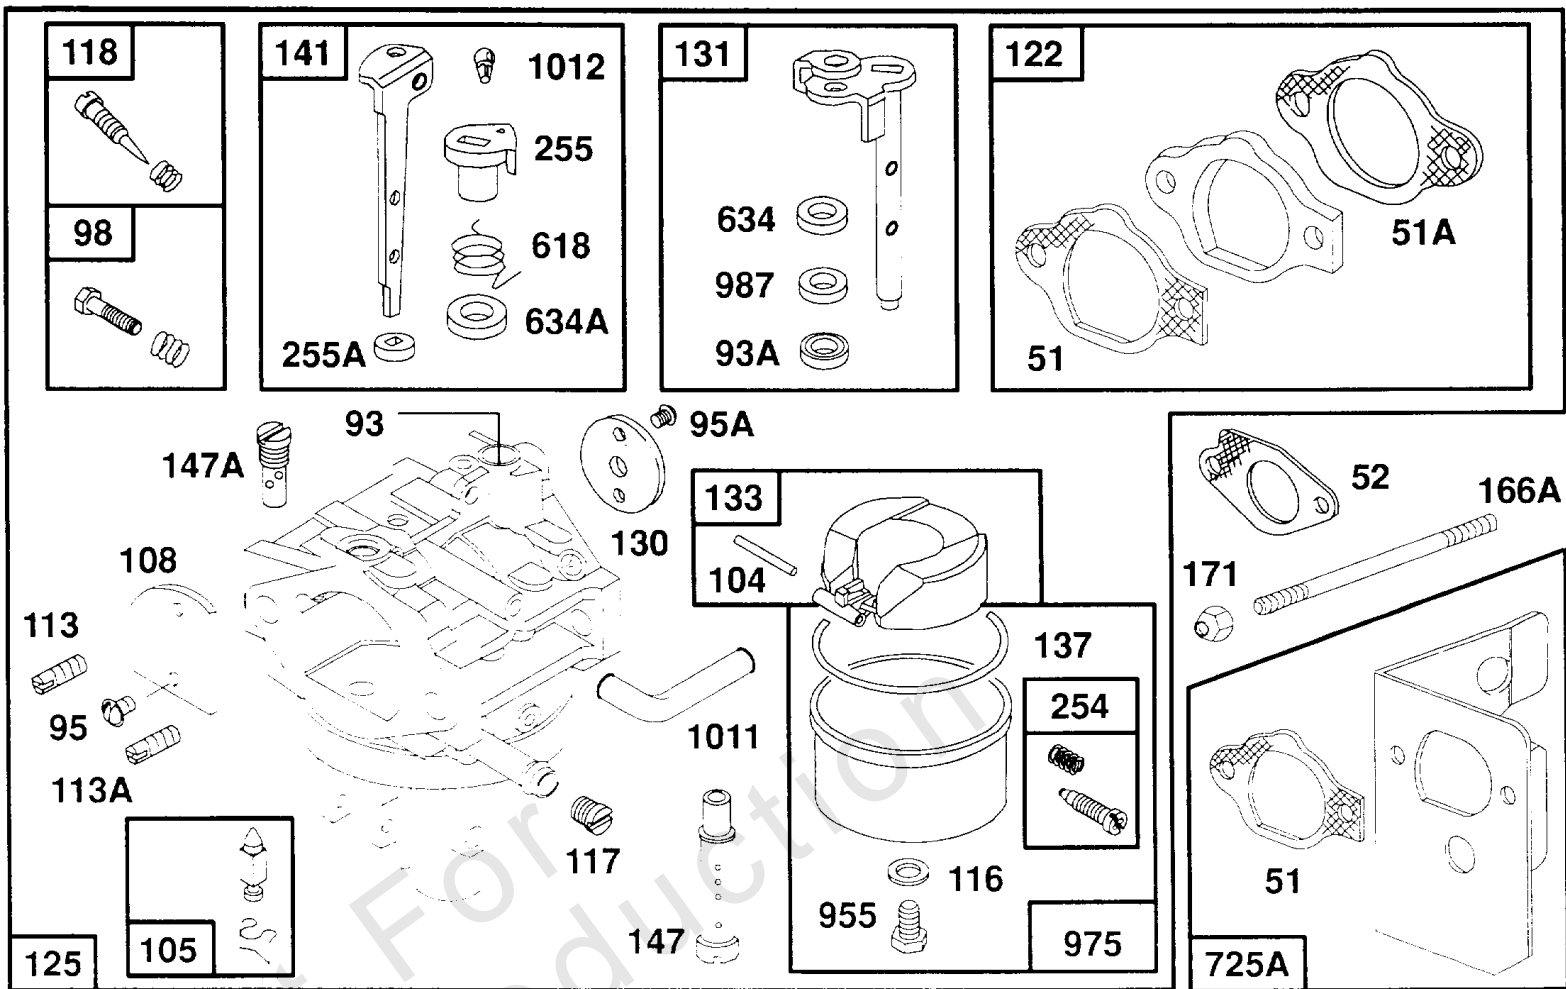

Footnotes:

Included in Carburetor Kit-Part No. 492282

Not For
Reproduction

Carburetor Assembly

REF NO	PART NO	QTY	DESCRIPTION
255	280916		Retainer-Choke Shaft (Upper) -Included in Carburetor Kit-Part No. 492282
618	262563		Spring-Choke Shaft
634			No Nomenclature -Included in Carburetor Kit-Part No. 492282. Included in Carburetor Gasket Set- Part No. 492281
634A			No Nomenclature -Included in Carburetor Kit-Part No. 492282. Included in Carburetor Gasket Set- Part No. 492281
725A	491983		Shield-Heat
955	94460		Screw-Bowl Mtg.
975	492272		Bowl-Float
987	492172		Seal-Throttle Shaft -Included in Carburetor Kit-Part No. 492282. Included in Carburetor Gasket Set- Part No. 492281
1011	281001		Tube-Bowl Vent
1012	280869		Retainer-Link